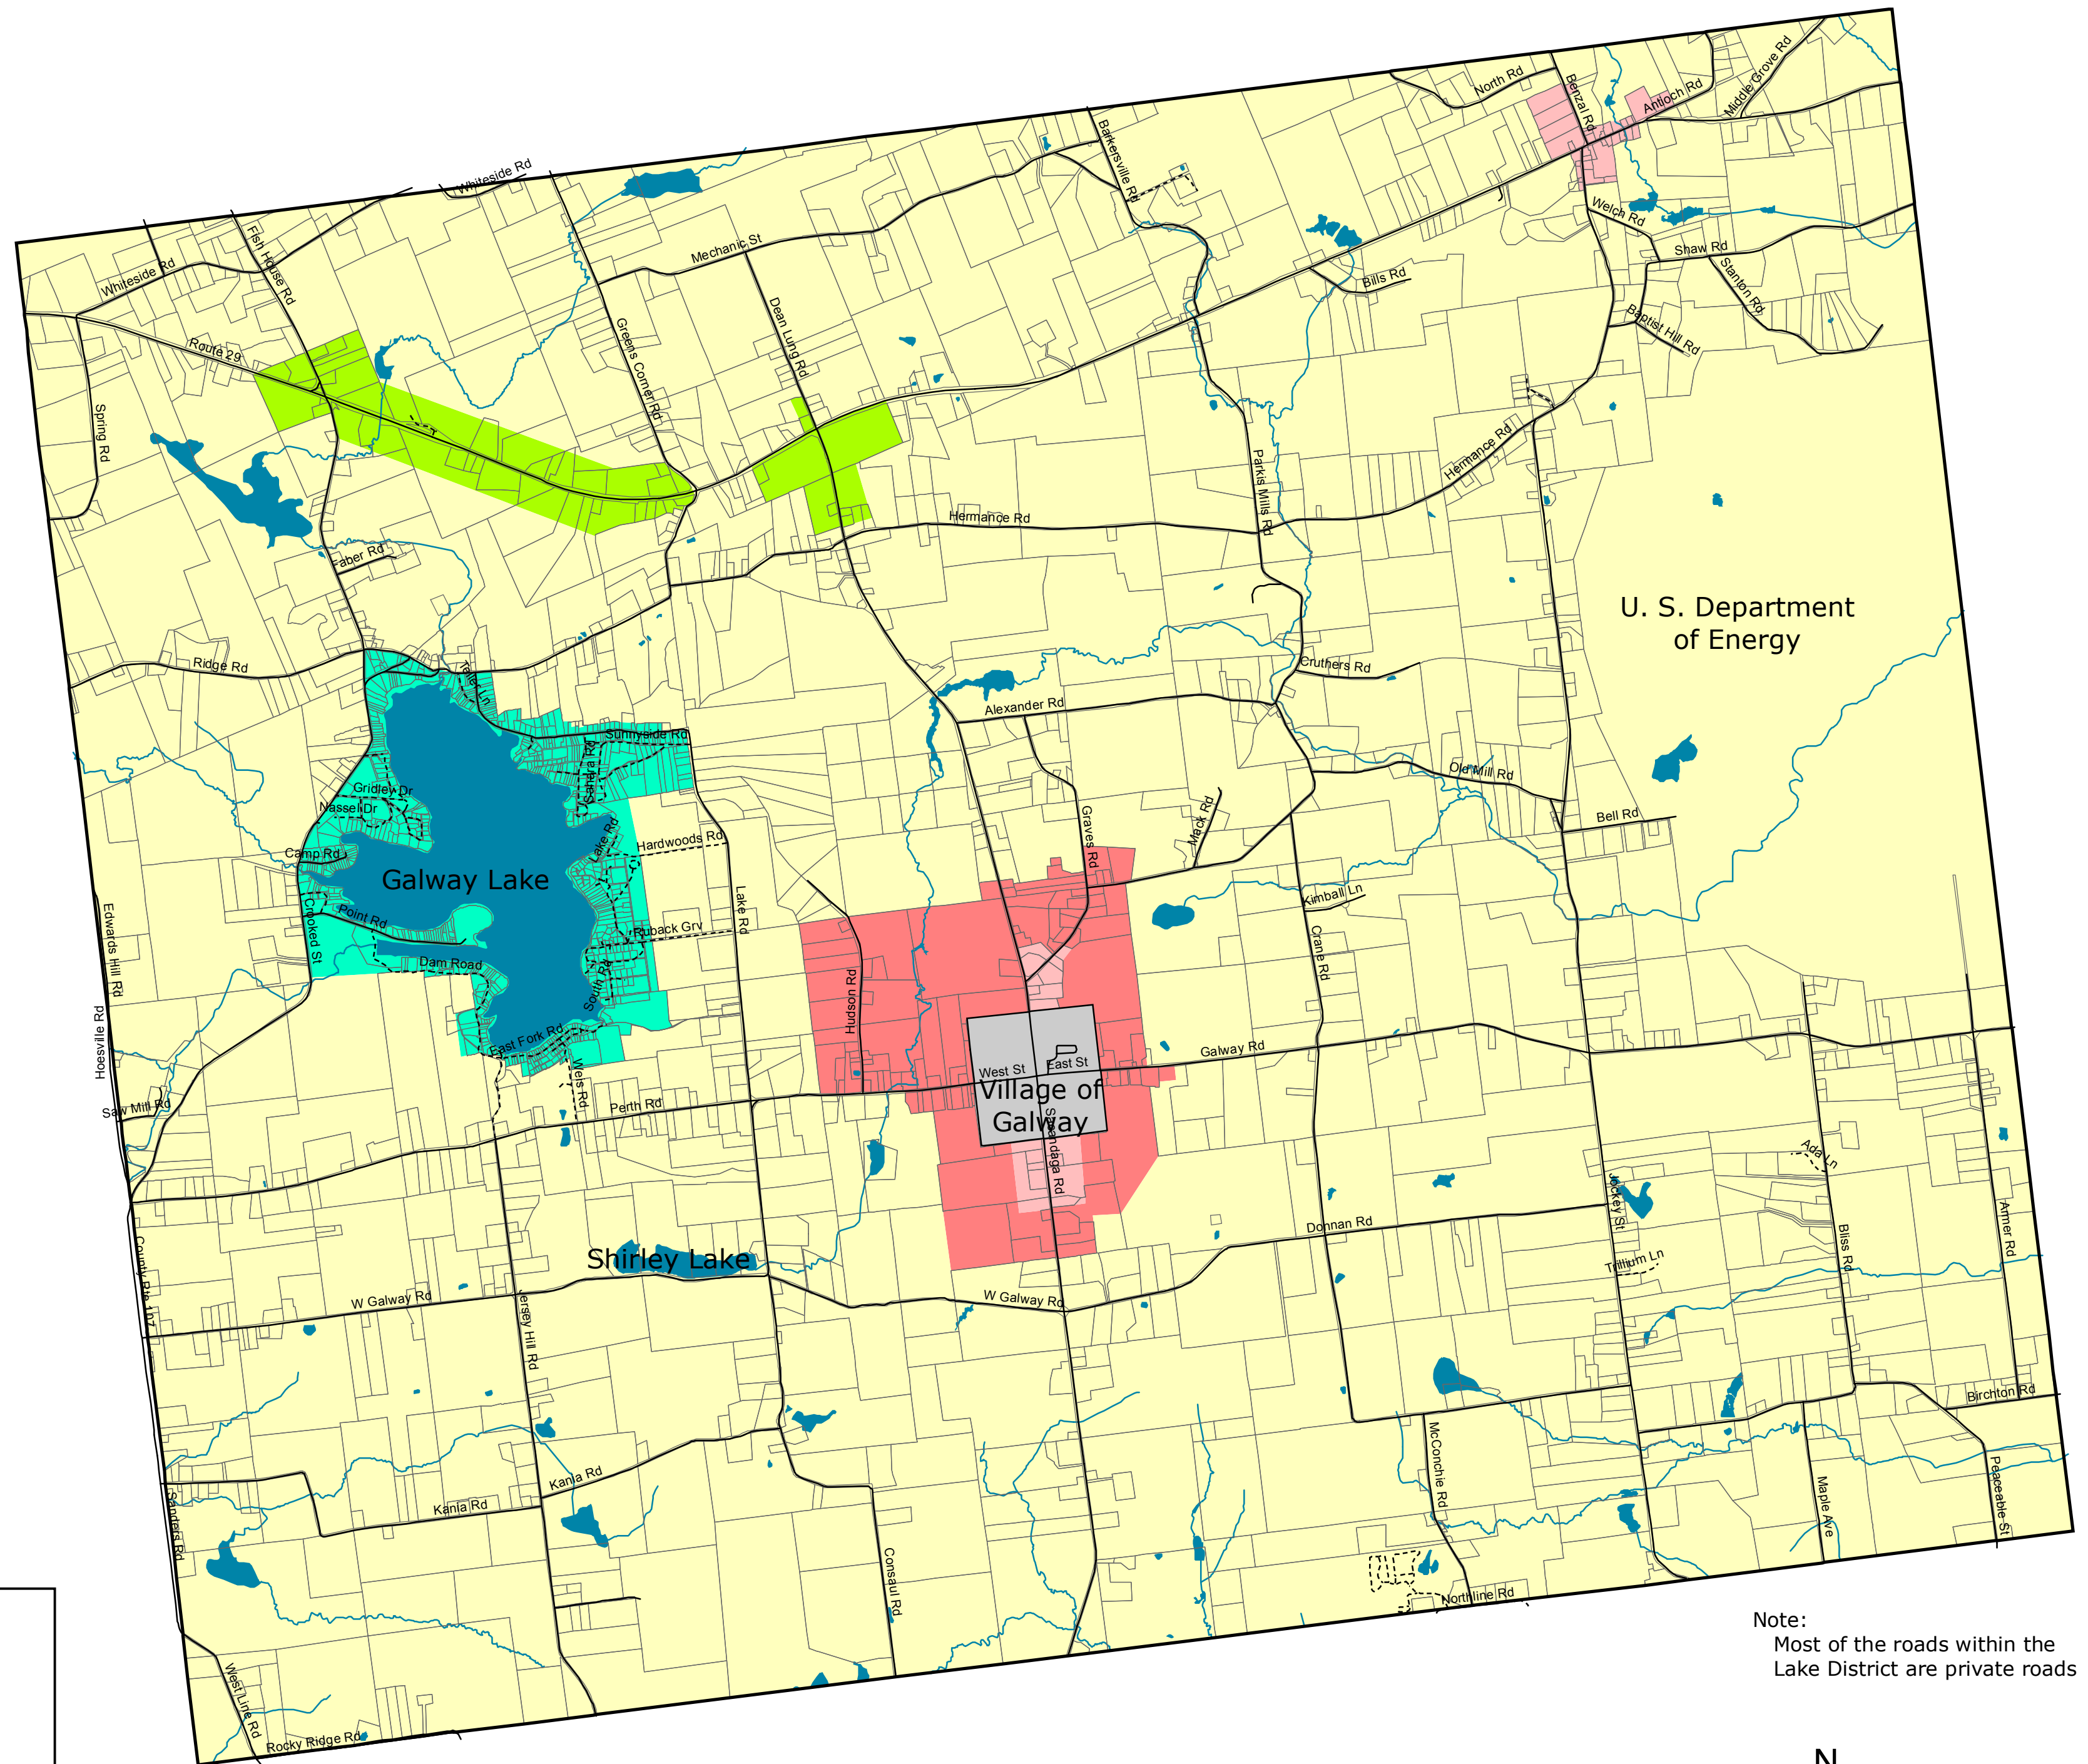

Town of Galway Zoning Map

Draft Date: 9-17-2007

Zoning Districts

-  Town Boundary
 -  Village Boundary
 -  Road
 -  Private Road
 -  Parcels
 -  Water
 -  Streams
- Zoning Districts
-  Residential Core
 -  Rural Hamlet
 -  Lake
 -  Commercial Retail
 -  Agriculture Residential

Note:
Most of the roads within the
Lake District are private roads

**Community Planning &
Environmental Associates**

Nan Stolzenburg, AICP - www.planningbetterplaces.com
152 Stolzenburg Road, Berne, NY 12023
Don Meltz, Planning and GIS - www.donmeltz.com